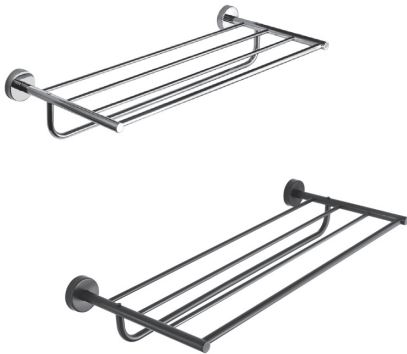

SLZD 11	62110
SLZD 11N	62111

Stainless steel double towel bar, polished finish
Stainless steel double towel bar, black matt finish

- dimensions 600 x 115 x 55 mm
- mounting set

SLZD 34
SLZD 34N

62340
62341

Stainless steel towel rack, polished finish
Stainless steel towel rack, black matt finish

- dimensions 514 x 250 x 55 mm
- mounting set

SLZD 35
SLZD 35N

62350
62351

Stainless steel towel rack, polished finish
Stainless steel towel rack, black matt finish

- dimensions 630 x 250 x 55 mm
- mounting set

SLZD 36
SLZD 36N

62360
62361

Stainless steel towel rack with rail, polished finish
Stainless steel towel rack with rail, black matt finish

- dimensions 514 x 250 x 92 mm
- mounting set

SLZD 37
SLZD 37N

62370
62371

Stainless steel towel rack with rail, polished finish
Stainless steel towel rack with rail, black matt finish

- dimensions 630 x 250 x 92 mm
- mounting set

SLZD 18	62180	Stainless steel soap holder, polished finish
SLZD 18N	62181	Stainless steel soap holder, black matt finish