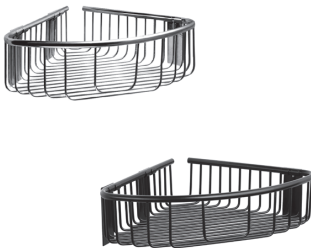

SLZD 37
SLZD 37N

62370
62371

Stainless steel towel rack with rail, polished finish
Stainless steel towel rack with rail, black matt finish

- dimensions 630 x 250 x 92 mm
- mounting set

SLZD 18	62180	Stainless steel soap holder, polished finish
SLZD 18N	62181	Stainless steel soap holder, black matt finish

- dimensions 147 x 138 x 55 mm
- mounting set

SLZD 19	62190	Stainless steel soap holder, polished finish
SLZD 19N	62191	Stainless steel soap holder, black matt finish

- dimensions 230 x 147 x 55 mm
- mounting set

SLZD 25	62250	Stainless steel corner shelf, polished finish
SLZD 25N	62251	Stainless steel corner shelf, black matt finish

- dimensions 218 x 218 x 77 mm
- mounting set

SLZD 26	62260	Stainless steel corner shelf, polished finish
SLZD 26N	62261	Stainless steel corner shelf, black matt finish

- dimensions 218 x 218 x 77 mm
- mounting set

SLZD 28	62280	Stainless steel double corner shelf, polished finish
SLZD 28N	62281	Stainless steel double corner shelf, black matt finish

- dimensions 318 x 218 x 218 mm
- mounting set