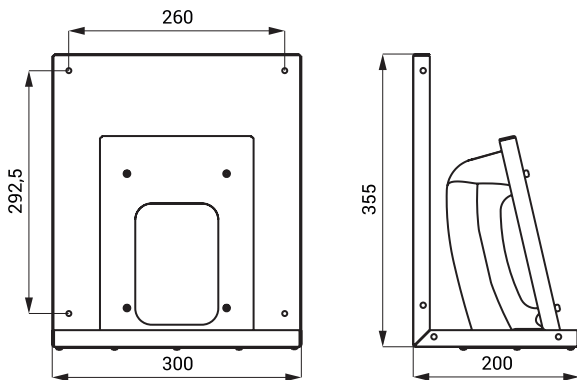

## Characteristics

- automatic behind mirror hand dryer
- mounting behind mirror
- air is flowing as long as hands are in the active range under the mirror

## Dimensions

## Technical Specification

Dimensions	355 x 200 x 300 mm
Operating voltage	230 V AC
Power input	900 W
Air flow	200 km/h
Protection	class II, IP 23
Noise level	75 dB