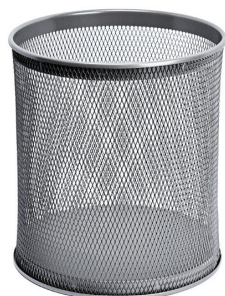

**SLZN 78X**    **85780**    Stainless steel floor standing waste bin with a plastic insert

- volume 6 l
- dimensions 285 x 205 x 245 mm
- brushed finish

**SLZN 79X**    **85790**    Stainless steel floor standing waste bin with a plastic insert

- volume 12 l
- dimensions 395 x 235 x 285 mm
- brushed finish

<b>SLZN 80X</b>	<b>85800</b>	Stainless steel floor standing waste bin with a plastic insert
-----------------	--------------	--

- volume 20 l
- dimensions 450 x 280 x 310 mm
- brushed finish

<b>SLZN 96A</b>	<b>85960</b>	Round waste bin, color white
<b>SLZN 96B</b>	<b>85961</b>	Round waste bin, color grey
<b>SLZN 96E</b>	<b>85962</b>	Round waste bin, color black

- volume 13 l
- dimensions 230 x 230 x 335 mm
- finish - Komaxit