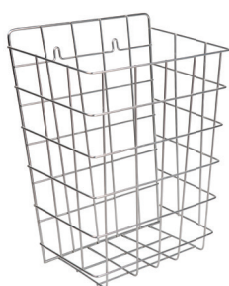

- volume 12 l
- dimensions 300 x 160 x 350 mm
- brushed finish

**Different dimensions could be made to order.**

<b>SLZN 23</b>	<b>95230</b>	Stainless steel wall hung waste bin
<b>SLZN 23X</b>	<b>75236</b>	

- volume 26,5 l
- dimensions 360 x 160 x 435 mm
- brushed finish (SLZN 23X), polished finish (SLZN 23)

**Different dimensions could be made to order.**

<b>SLZN 24</b>	<b>95240</b>	Stainless steel wall hung waste bin with a cover
----------------	--------------	--

- volume 4,5 l
- for sanitary pads
- dimensions 192 x 97 x 253 mm
- brushed finish

**Different dimensions could be made to order.**

<b>SLZN 40</b>	<b>95400</b>	Steel wire wall hung waste bin
<b>SLZN 41</b>	<b>95410</b>	Stainless steel wire wall hung waste bin

- volume 15 l
- dimensions 385 x 290 x 130 mm
- white colour - Komaxit (SLZN 40)

<b>SLZN 42</b>	<b>95420</b>	Steel wire floor standing waste bin
<b>SLZN 43</b>	<b>95430</b>	Stainless steel wire floor standing waste bin