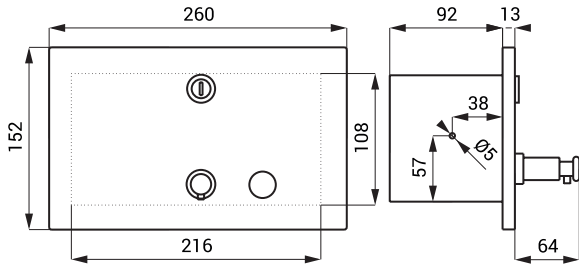

**SLZN 06**   **95060**   Stainless steel liquid soap dispenser

- volume 0,85 l
- lockable
- dimensions 110 x 60 x 180 mm
- viscosity of soap 2800 mPa\*s - 5000 mPa\*s
- polished finish

**SLZN 07**   **95070**   Stainless steel liquid soap dispenser

- volume 0,5 l
- lockable
- dimensions 95 x 55 x 145 mm
- viscosity of soap 2800 mPa\*s - 5000 mPa\*s
- polished finish

**SLZN 17**   **95170**   Recessed liquid soap dispenser

- stainless steel cap and piston
- chromed spout
- volume 0,6 l
- installation into the desk with thickness max. 90 mm
- needful  $\varnothing$  desk hole 2 mm
- polished finish

**SLZN 39**   **95390**   Stainless steel liquid soap dispenser

- volume 1,2 l
- lockable
- dimensions 125 x 100 x 210 mm
- viscosity of soap 2800 mPa\*s - 5000 mPa\*s
- brushed finish

**SLZN 62Z**    **95621**    Recessed stainless steel liquid soap dispenser

- volume 1,4 l
- lockable
- dimensions 152 x 260 x 105 mm
- viscosity of soap 2800 mPa\*s - 5000 mPa\*s
- brushed finish

**SLZN 73**    **85730**    Stainless steel liquid soap dispenser

- volume 1 l
- lockable
- dimensions 290 x 100 x 120 mm
- viscosity of soap 2800 mPa\*s - 5000 mPa\*s
- brushed finish