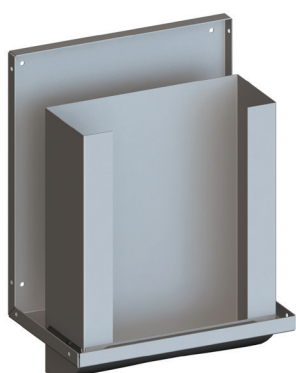

Stainless Steel Supply Bins for a Paper Towels and Sanitary Bags

SLZN 03

95030

Stainless steel supply bin for a folder paper towels

- lockable
- max. size of filling 260 x 100 mm
- capacity of supply bin cca 600/800 paper towels
- dimensions 340 x 110 x 265 mm
- mounting on the wall
- polished finish

SLZN 20

95200

Stainless steel supply bin for a folder paper towels

- lockable
- max. size of filling 260 x 100 mm
- capacity of supply bin cca 600/800 paper towels
- dimensions 340 x 110 x 265 mm
- mounting on the wall
- brushed finish

SLZN 21Z

95211

Stainless steel supply bin for paper towels with a waste bin

- **vandal-proof**
- lockable
- max. size of filling 260 x 100 mm
- capacity of supply bin cca 600 paper towels
- dimensions 790 x 330 x 125 mm (on the wall)
- mounting into the wall
- removable stainless steel waste bin, volume 7,5 l
- brushed finish

SLZN 53

95530

Stainless steel supply bin for sanitary bags

- dimensions 95 x 27 x 136 mm
- mounting on the wall
- brushed finish

SLZN 56Z

95561

Stainless steel supply bin for paper towels

- **vandal-proof**
- lockable
- max. size of filling 260 x 100 mm
- capacity of supply bin cca 600 paper towels
- dimensions 435 x 328 x 122 mm
- mounting into the wall
- brushed finish