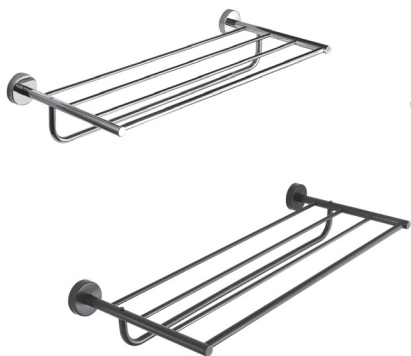

SLZD 11	62110	Stainless steel double towel bar, polished finish
SLZD 11N	62111	Stainless steel double towel bar, black matt finish

- dimensions 600 x 115 x 55 mm
- mounting set

SLZD 34
SLZD 34N

62340
62341

Stainless steel towel rack, polished finish
Stainless steel towel rack, black matt finish

- dimensions 500 x 250 x 100 mm
- mounting set

SLZD 35
SLZD 35N

62350
62351

Stainless steel towel rack, polished finish
Stainless steel towel rack, black matt finish

- dimensions 600 x 250 x 100 mm
- mounting set

SLZD 36

62360

Stainless steel towel rack with rail,
polished finish

SLZD 36N

62361

Stainless steel towel rack with rail,
black matt finish

- dimensions 500 x 250 x 100 mm
- mounting set

SLZD 37

62370

Stainless steel towel rack with rail,
polished finish

SLZD 37N

62371

Stainless steel towel rack with rail,
black matt finish

- dimensions 600 x 250 x 100 mm
- mounting set

SLZD 18	62180	Stainless steel soap holder, polished finish
SLZD 18N	62181	Stainless steel soap holder, black matt finish