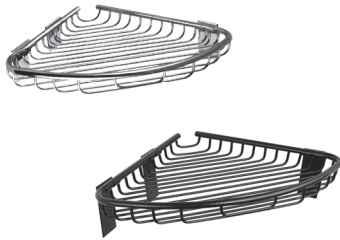

- dimensions 600 x 250 x 100 mm
- mounting set

SLZD 36

62360

Stainless steel towel rack with rail,
polished finish

SLZD 36N

62361

Stainless steel towel rack with rail,
black matt finish

- dimensions 500 x 250 x 100 mm
- mounting set

SLZD 37

62370

Stainless steel towel rack with rail,
polished finish

SLZD 37N

62371

Stainless steel towel rack with rail,
black matt finish

- dimensions 600 x 250 x 100 mm
- mounting set

SLZD 18	62180	Stainless steel soap holder, polished finish
SLZD 18N	62181	Stainless steel soap holder, black matt finish

- dimensions 130 x 130 x 55 mm
- mounting set

SLZD 19	62190	Stainless steel soap holder, polished finish
SLZD 19N	62191	Stainless steel soap holder, black matt finish

- dimensions 230 x 130 x 55 mm
- mounting set

SLZD 25	62250	Stainless steel corner shelf, polished finish
SLZD 25N	62251	Stainless steel corner shelf, black matt finish

- dimensions 210 x 210 x 70 x 30 mm
- mounting set

SLZD 26	62260	Stainless steel corner shelf, polished finish
SLZD 26N	62261	Stainless steel corner shelf, black matt finish