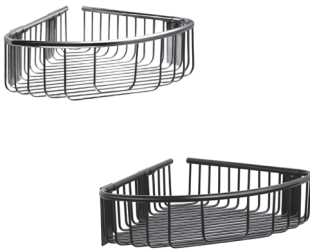

SLZD 37

62370

Stainless steel towel rack with rail,
polished finish

SLZD 37N

62371

Stainless steel towel rack with rail,
black matt finish

- dimensions 600 x 250 x 100 mm
- mounting set

SLZD 18	62180	Stainless steel soap holder, polished finish
SLZD 18N	62181	Stainless steel soap holder, black matt finish

- dimensions 130 x 130 x 55 mm
- mounting set

SLZD 19	62190	Stainless steel soap holder, polished finish
SLZD 19N	62191	Stainless steel soap holder, black matt finish

- dimensions 230 x 130 x 55 mm
- mounting set

SLZD 25	62250	Stainless steel corner shelf, polished finish
SLZD 25N	62251	Stainless steel corner shelf, black matt finish

- dimensions 210 x 210 x 70 x 30 mm
- mounting set

SLZD 26	62260	Stainless steel corner shelf, polished finish
SLZD 26N	62261	Stainless steel corner shelf, black matt finish

- dimensions 210 x 210 x 70 mm
- mounting set

SLZD 28	62280	Stainless steel double corner shelf, polished finish
SLZD 28N	62281	Stainless steel double corner shelf, black matt finish

- dimensions 310 x 210 x 210 mm
- mounting set