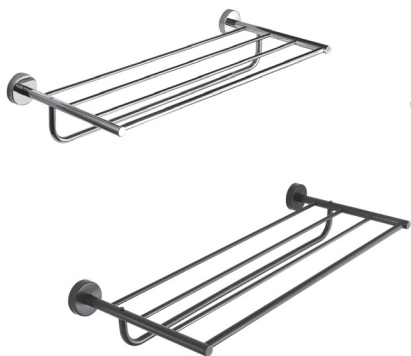

- dimensions 500 x 115 x 55 mm
- mounting set

<b>SLZD 11</b>	<b>62110</b>	Stainless steel double towel bar, polished finish
<b>SLZD 11N</b>	<b>62111</b>	Stainless steel double towel bar, black matt finish

- dimensions 600 x 115 x 55 mm
- mounting set

**SLZD 34**  
**SLZD 34N**

**62340**  
**62341**

Stainless steel towel rack, polished finish  
Stainless steel towel rack, black matt finish

- dimensions 500 x 250 x 100 mm  
- mounting set

**SLZD 35**  
**SLZD 35N**

**62350**  
**62351**

Stainless steel towel rack, polished finish  
Stainless steel towel rack, black matt finish

- dimensions 600 x 250 x 100 mm  
- mounting set

**SLZD 36**  
**SLZD 36N**

**62360**  
**62361**

Stainless steel towel rack with rail, polished finish  
Stainless steel towel rack with rail, black matt finish

- dimensions 500 x 250 x 100 mm  
- mounting set

**SLZD 37**  
**SLZD 37N**