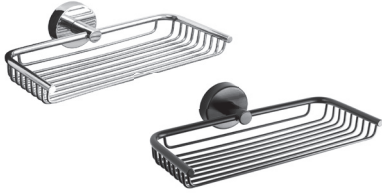

**62360**  
**62361**

Stainless steel towel rack with rail, polished finish  
Stainless steel towel rack with rail, black matt finish

- dimensions 500 x 250 x 100 mm  
- mounting set

**SLZD 37**  
**SLZD 37N**

**62370**  
**62371**

Stainless steel towel rack with rail, polished finish  
Stainless steel towel rack with rail, black matt finish

- dimensions 600 x 250 x 100 mm  
- mounting set

<b>SLZD 18</b>	<b>62180</b>
<b>SLZD 18N</b>	<b>62181</b>

Stainless steel soap holder, polished finish
Stainless steel soap holder, black matt finish

- dimensions 130 x 130 x 55 mm  
- mounting set

<b>SLZD 19</b>	<b>62190</b>
<b>SLZD 19N</b>	<b>62191</b>

Stainless steel soap holder, polished finish
Stainless steel soap holder, black matt finish

- dimensions 230 x 130 x 55 mm  
- mounting set

<b>SLZD 25</b>	<b>62250</b>
<b>SLZD 25N</b>	<b>62251</b>

Stainless steel corner shelf, polished finish
Stainless steel corner shelf, black matt finish

- dimensions 210 x 210 x 70 x 30 mm  
- mounting set