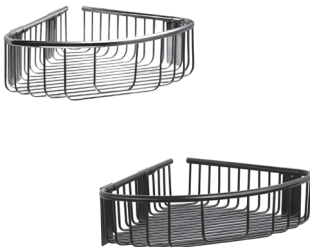

Stainless steel soap holder, polished finish
Stainless steel soap holder, black matt finish

- dimensions 130 x 130 x 55 mm  
- mounting set

<b>SLZD 19</b>	<b>62190</b>
<b>SLZD 19N</b>	<b>62191</b>

Stainless steel soap holder, polished finish
Stainless steel soap holder, black matt finish

- dimensions 230 x 130 x 55 mm  
- mounting set

<b>SLZD 25</b>	<b>62250</b>
<b>SLZD 25N</b>	<b>62251</b>

Stainless steel corner shelf, polished finish
Stainless steel corner shelf, black matt finish

- dimensions 210 x 210 x 70 x 30 mm  
- mounting set