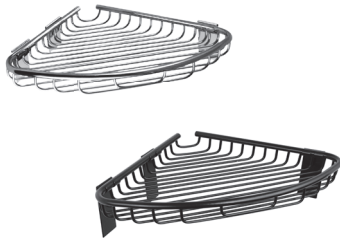

Stainless steel soap holder, polished finish
Stainless steel soap holder, black matt finish

- dimensions 130 x 130 x 55 mm  
- mounting set

<b>SLZD 19</b>	<b>62190</b>
<b>SLZD 19N</b>	<b>62191</b>

Stainless steel soap holder, polished finish
Stainless steel soap holder, black matt finish

- dimensions 230 x 130 x 55 mm  
- mounting set

<b>SLZD 25</b>	<b>62250</b>
<b>SLZD 25N</b>	<b>62251</b>

Stainless steel corner shelf, polished finish
Stainless steel corner shelf, black matt finish

- dimensions 210 x 210 x 70 x 30 mm  
- mounting set