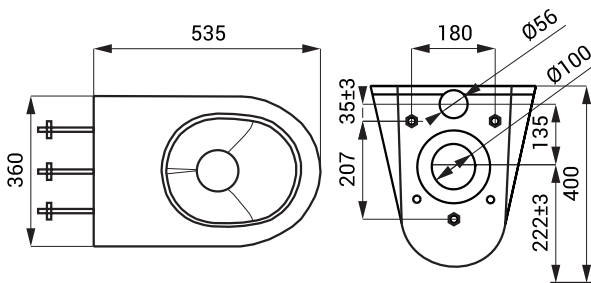

### Characteristics

- vandal-proof
- suitable for prison
- stainless steel hanging toilet
- rear assembling by screws (M12, length 190 mm), from the service room
- material AISI - 304
- brushed finish

### Dimensions