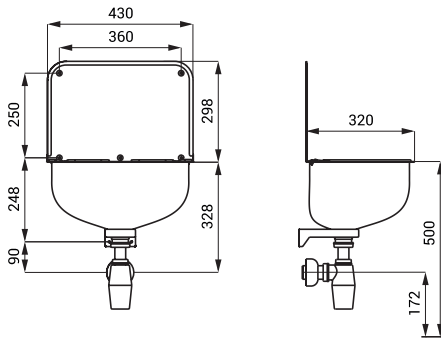

## Dimensions

## Supply Specification

SLVN 04 - Supply No. 98040 stainless steel cleaner's sink, splash-back, grating, siphon, mounting set

SLVN 05