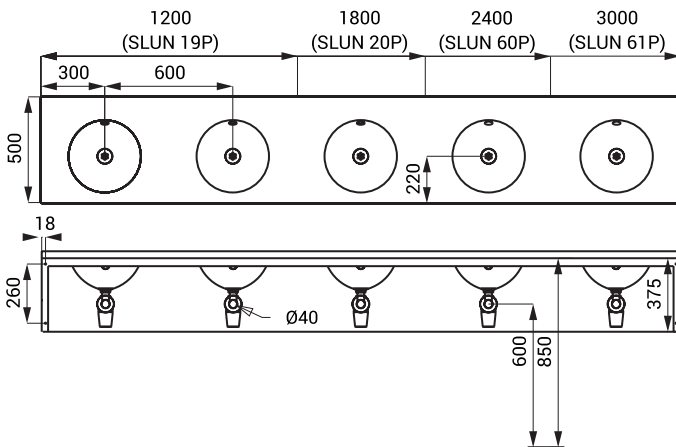

Stainless Steel Multiple Washbasins SLUN 19P, SLUN 20P, SLUN 60P, SLUN 61P

SLUN 19P

Characteristics

- SLUN 19P - stainless steel wall hung double washbasin with apron and overflow set, length 1200 mm
- SLUN 20P - stainless steel wall hung triple washbasin with apron and overflow set, length 1800 mm
- SLUN 60P - stainless steel wall hung multiple washbasin with 4 washing places, with apron and overflow set, length 2400 mm
- SLUN 61P - stainless steel wall hung multiple washbasin with 5 washing places, with apron and overflow set, length 3000 mm
- without a tap hole (could be made to order)
- holes for recessed liquid soap dispensers could be made to order
- material AISI - 304
- brushed finish

Dimensions

Supply Specification

- SLUN 19P - Supply No. 93197 stainless steel multiple washbasin, overflow sets, siphons, mounting set
SLUN 20P - Supply No. 93207
SLUN 60P - Supply No. 93607
SLUN 61P - Supply No. 93617