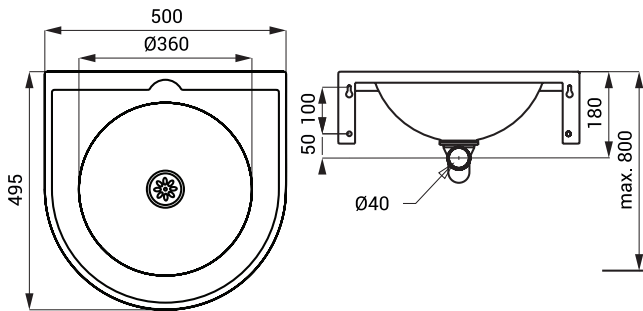

### Characteristics

- for disabled people
- stainless steel wall hung washbasin
- without a tap hole (could be made to order)
- material AISI - 304
- polished finish (SLUN 47)
- brushed finish (SLUN 47X)

### Dimensions