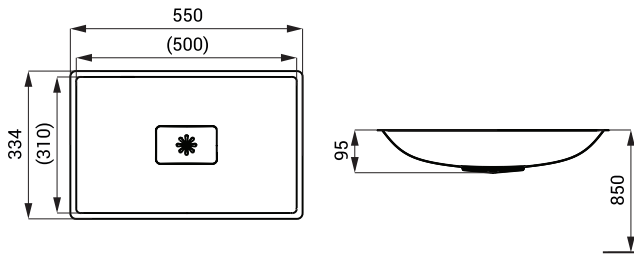

Stainless Steel Washbasin SLUN 24X

Characteristics

- stainless steel recessed washbasin
- assembly by glueing
- without a tap hole
- overflow set
- material AISI - 304
- brushed finish

Dimensions

Supply Specification

SLUN 24X - Supply No. 93241 stainless steel washbasin, siphon, overflow set, outlet